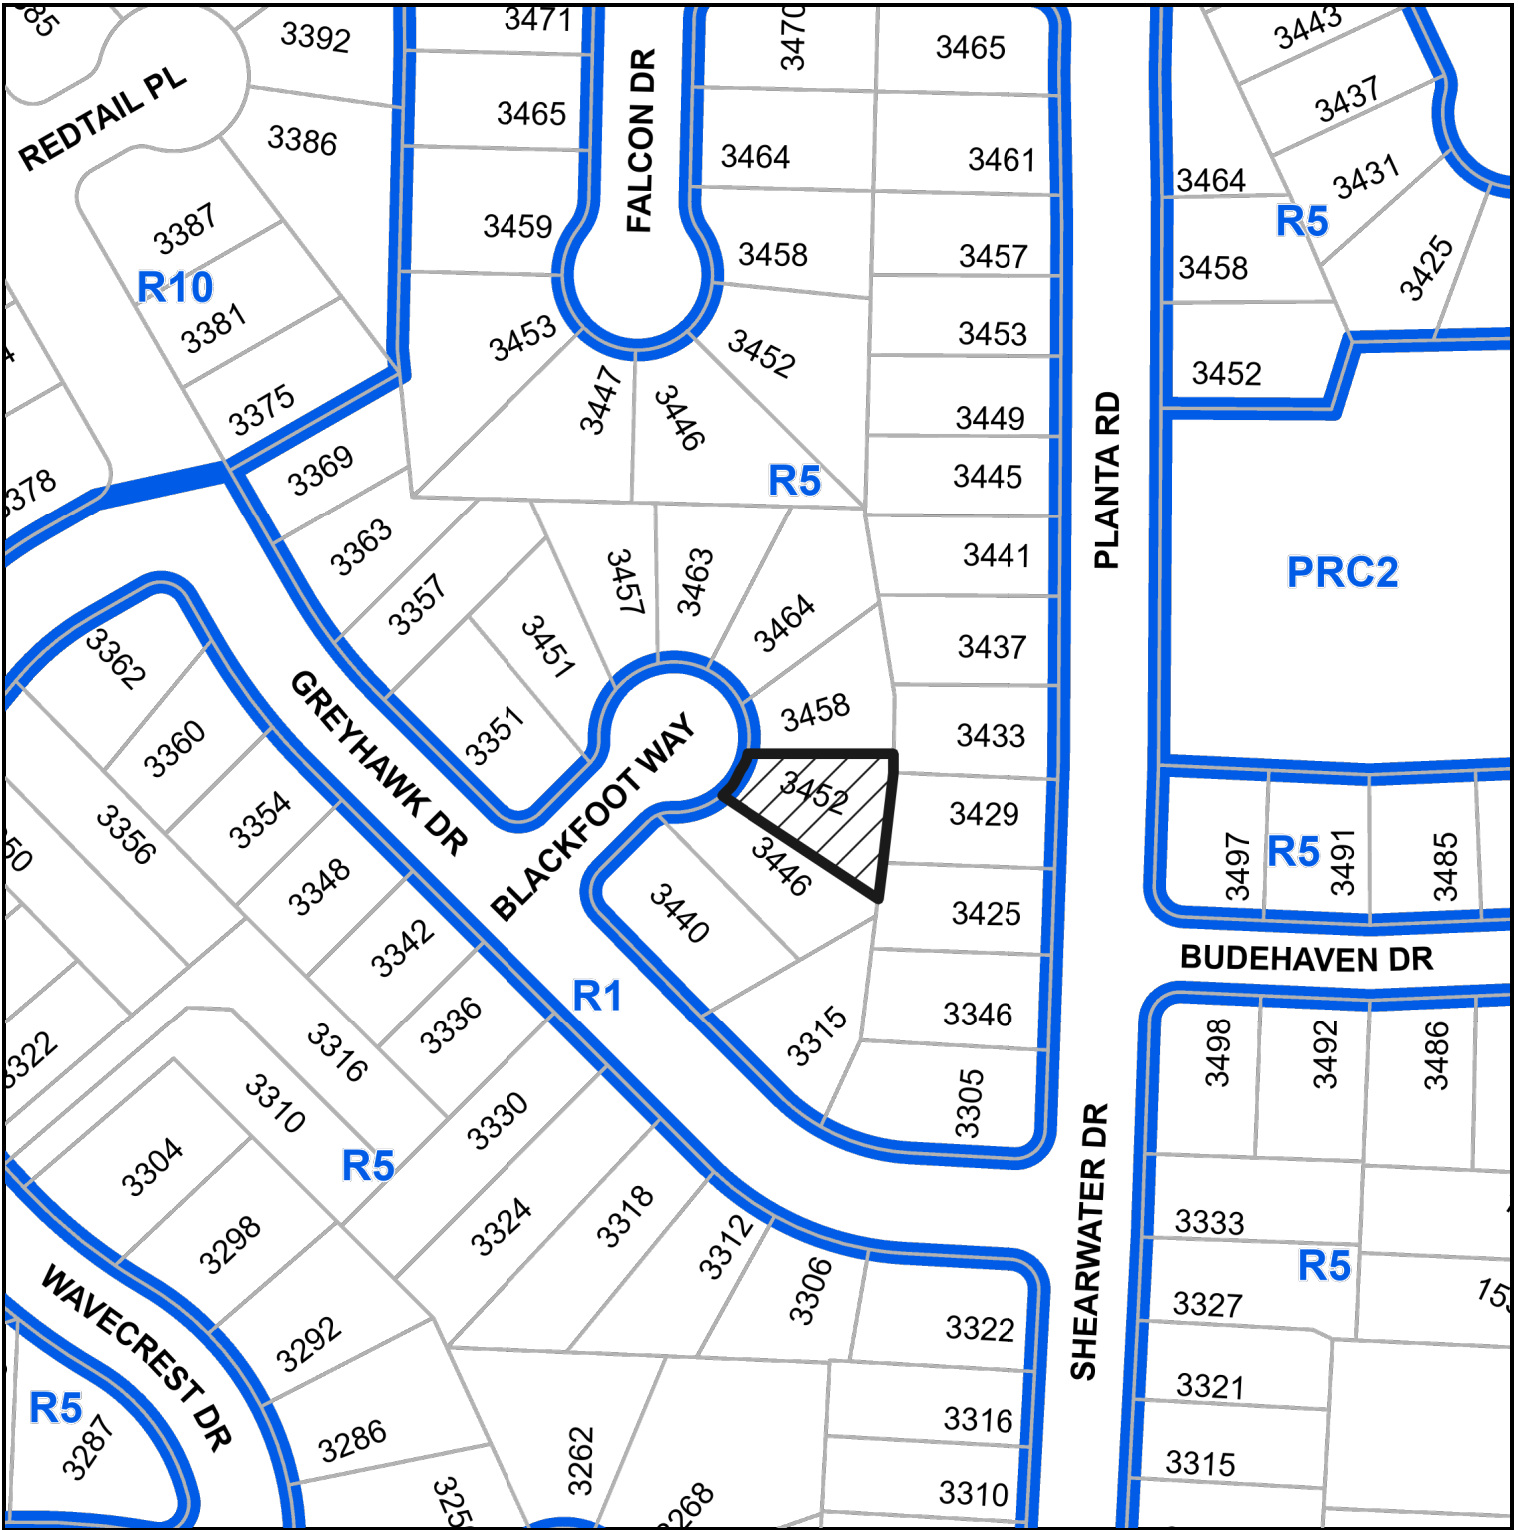

SUBJECT PROPERTY MAP

 3452 BLACKFOOT WAY